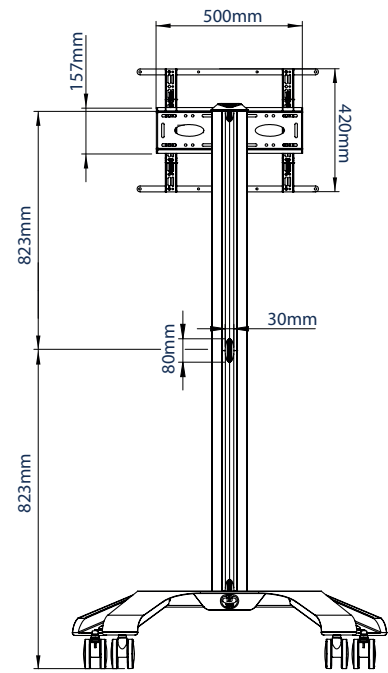

SPECIFICATION	
Recommended screen size	up to 70"
Max load	70kg
VESA® & non-VESA fixings	up to 600 x 400mm
Trolley dimensions	H:1932* W:1075 D:863mm
Colour options	Black, Black & Silver or White

\*Measurement from floor to top of vertical column (including end cap)

70"  
177cm

VESA  
600  
x  
400

70KG

↔

Dual colour options available for a modern contemporary look

Non-marking locking / braked castors included

Interface arms include levelling screws to adjust the height of the screen

AV accessory shelves can be fitted directly to the columns

FRONT VIEW

SIDE VIEW

REAR VIEW

TOP VIEW

PACKING INFORMATION

PLEASE NOTE, THIS IS A 2 BOX ITEM

COLOUR:	ORDER REF:	EAN CODE:	MASTER CARTON WEIGHT:	MASTER CARTON CUBE:
Black	BT8562/BB	5019318301780	37kg / 9kg	0.278cbm / 0.046cbm
Black & Silver	BT8562/BS	5019318301797	37kg / 9kg	0.278cbm / 0.046cbm
White	BT8562/WW	5019318301803	37kg / 9kg	0.278cbm / 0.046cbm