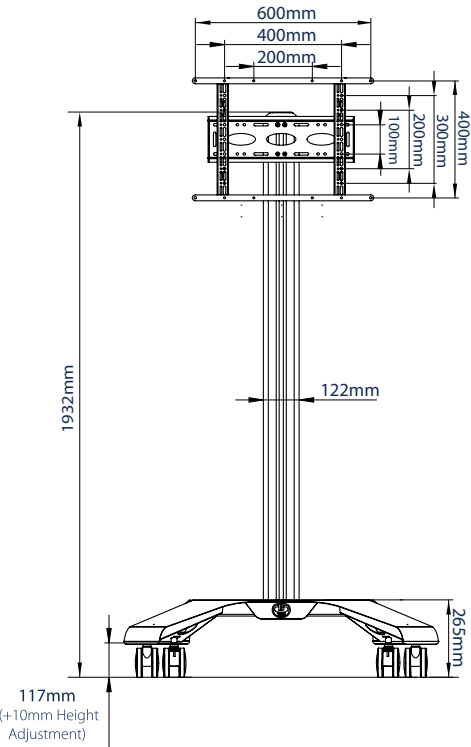

SPECIFICATION	
Recommended screen size	up to 70"
Max load	70kg
VESA® & non-VESA fixings	up to 600 x 400mm
Trolley dimensions	H:1932* W:1075 D:863mm
Colour options	Black, Black & Silver or White

\*Measurement from floor to top of vertical column (including end cap)

70"  
177cm

VESA  
600  
x  
400

70KG

↔

Dual colour options available for a modern contemporary look

Non-marking locking / braked castors included

Interface arms include levelling screws to adjust the height of the screen

AV accessory shelves can be fitted directly to the columns

FRONT VIEW

SIDE VIEW

REAR VIEW

TOP VIEW

PACKING INFORMATION

PLEASE NOTE, THIS IS A 2 BOX ITEM

COLOUR:	ORDER REF:	EAN CODE:	MASTER CARTON WEIGHT:	MASTER CARTON CUBE:
Black	BT8562/BB	5019318301780	37kg / 9kg	0.278cbm / 0.046cbm
Black & Silver	BT8562/BS	5019318301797	37kg / 9kg	0.278cbm / 0.046cbm
White	BT8562/WW	5019318301803	37kg / 9kg	0.278cbm / 0.046cbm