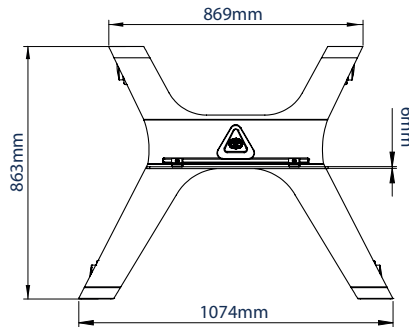

SPECIFICATION	
Recommended screen size	up to 70"
Max load	70kg
VESA® & non-VESA fixings	up to 600 x 400mm
Trolley dimensions	H:1932* W:1075 D:863mm
Colour options	Black, Black & Silver or White

\*Measurement from floor to top of vertical column (including end cap)

70"  
177cm

VESA  
600  
x  
400

70KG

↔

Dual colour options available for a modern contemporary look

Non-marking locking / braked castors included

Interface arms include levelling screws to adjust the height of the screen

AV accessory shelves can be fitted directly to the columns

FRONT VIEW

SIDE VIEW

REAR VIEW

TOP VIEW

PACKING INFORMATION

PLEASE NOTE, THIS IS A 2 BOX ITEM

COLOUR:	ORDER REF:	EAN CODE:	MASTER CARTON WEIGHT:	MASTER CARTON CUBE:
Black	BT8562/BB	5019318301780	37kg / 9kg	0.278cbm / 0.046cbm
Black & Silver	BT8562/BS	5019318301797	37kg / 9kg	0.278cbm / 0.046cbm
White	BT8562/WW	5019318301803	37kg / 9kg	0.278cbm / 0.046cbm