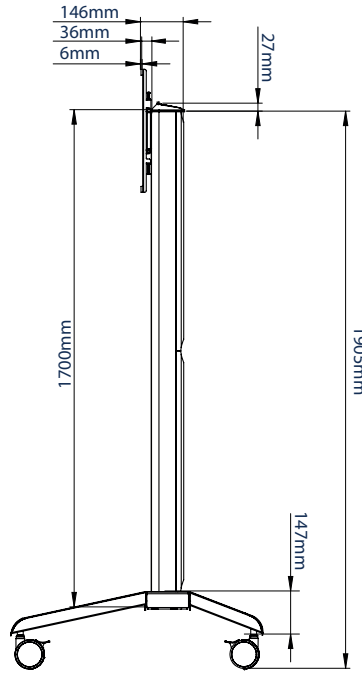

SPECIFICATION	
Recommended screen size	up to 70"
Max load	70kg
VESA® & non-VESA fixings	up to 600 x 400mm
Trolley dimensions	H:1932* W:1075 D:863mm
Colour options	Black, Black & Silver or White

\*Measurement from floor to top of vertical column (including end cap)

70"  
177cm

VESA  
600  
x  
400

70KG

↔

Dual colour options available for a modern contemporary look

Non-marking locking / braked castors included

Interface arms include levelling screws to adjust the height of the screen

AV accessory shelves can be fitted directly to the columns

FRONT VIEW

SIDE VIEW

REAR VIEW

TOP VIEW

PACKING INFORMATION

PLEASE NOTE, THIS IS A 2 BOX ITEM

COLOUR:	ORDER REF:	EAN CODE:	MASTER CARTON WEIGHT:	MASTER CARTON CUBE:
Black	BT8562/BB	5019318301780	37kg / 9kg	0.278cbm / 0.046cbm
Black & Silver	BT8562/BS	5019318301797	37kg / 9kg	0.278cbm / 0.046cbm
White	BT8562/WW	5019318301803	37kg / 9kg	0.278cbm / 0.046cbm