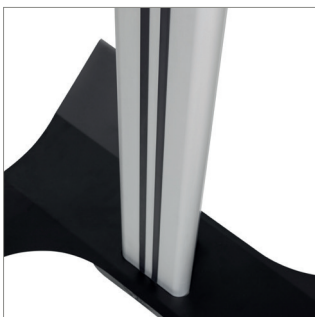

## UNIVERSAL FLAT SCREEN TROLLEY

As part of B-Tech's Designer Trolley range, the BT8562 is a high-end mounting solution which adds a touch of aesthetic class to any mobile display requirement. Available in a choice of black, silver and white, with contrasting dual colour accents and a triangular shaped column, the BT8562 has a modern, contemporary look and is universally suitable for mounting screens in both landscape and portrait orientations. Levelling screws allow post-installation screen levelling and integrated cable management keeps finished installations looking neat and tidy. Non-marking, braked castors make repositioning quick and easy without marking or scuffing floor surfaces and AV components such as shelves can be fitted directly to the column to accessorise the install.

### FEATURES

- Universal design suitable for displaying screens in a landscape or portrait orientation
- Non-marking locking / braked castors included
- Collar compatible accessories such as shelves (available separately) can be fitted directly to the column
- Interface arms include levelling screws to adjust the height of the screen
- Integrated cable management for a smart installation
- Safety screws help prevent unauthorised removal of screen
- Dual colour options available for a modern, contemporary look
- Simple 'hook-on' screen installation with all mounting hardware included

70"  
177cm

VESA  
600  
x  
400

70KG

↔

Dual colour options available for a modern contemporary look

Non-marking locking / braked castors included

Interface arms include levelling screws to adjust the height of the screen